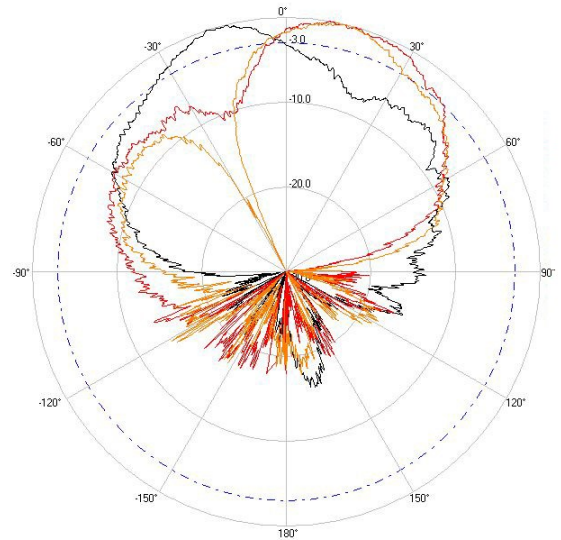

> Part Number: **ATS-OP-245-47-3RPTP-36**

> **2.45 GHZ**

> **5.5 GHZ**

H-Plane

H-Plane

V-Plane

V-Plane

Radiation Pattern Legend

Lead 1: Black Lead 2: Red Lead 3: Orange