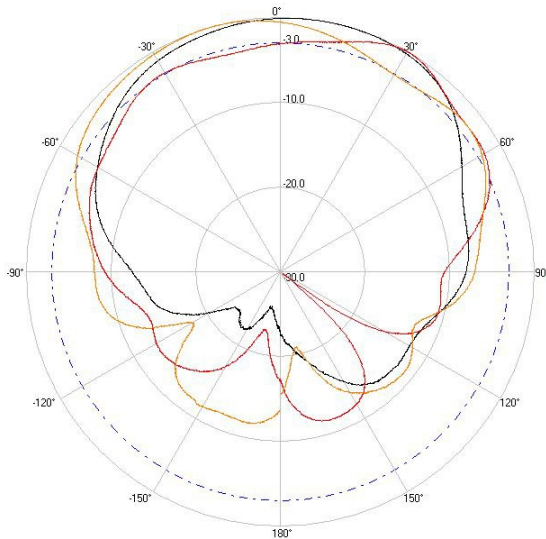

> Part Number: **ATS-OP-245-47-3RPTP-36**

> **2.45 GHZ**

> **5.5 GHZ**

H-Plane

H-Plane

V-Plane

V-Plane

Radiation Pattern Legend

Lead 1: Black Lead 2: Red Lead 3: Orange