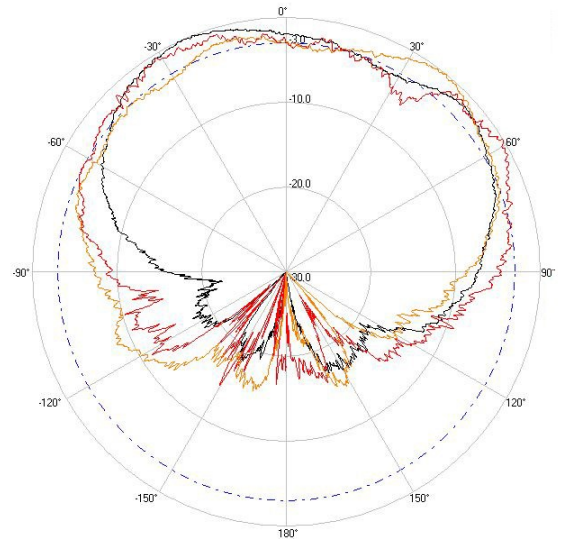

> Part Number: **ATS-OP-245-47-3RPTP-36**

> **2.45 GHZ**

> **5.5 GHZ**

H-Plane

H-Plane

V-Plane

V-Plane

Radiation Pattern Legend

Lead 1: Black Lead 2: Red Lead 3: Orange