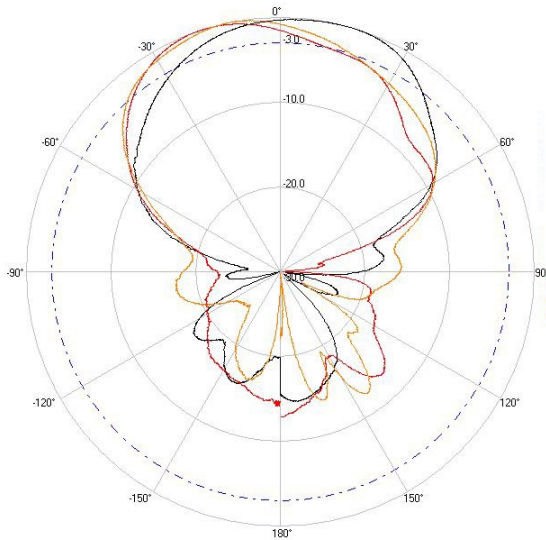

> Part Number: **ATS-OP-245-47-3RPTP-36**

> **2.45 GHZ**

> **5.5 GHZ**

H-Plane

H-Plane

V-Plane

V-Plane

Radiation Pattern Legend

Lead 1: Black Lead 2: Red Lead 3: Orange